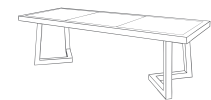

DT-13KD-CA-001
DINING TABLE WITH CERAMIC TOP
L255 D94 H74
CBM: 0.65 1pc