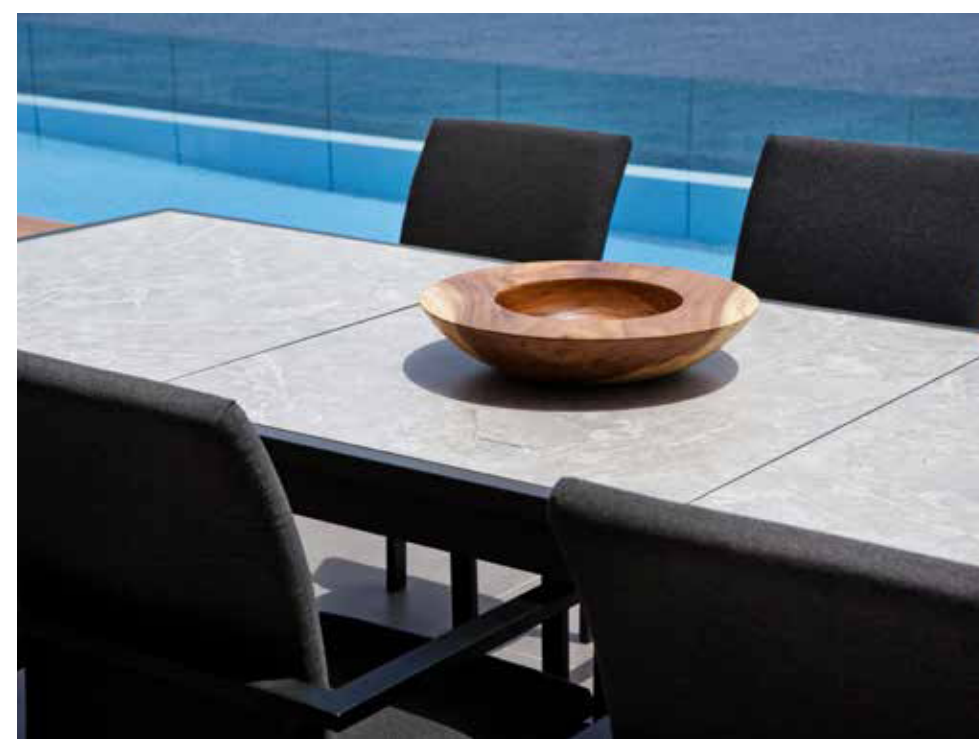

BOLT 84 |

BOLT 85 |

Our extensive range of modern furniture for everywhere, any where use you are able to create your own unique elegance environment.

Thicaro outdoor furniture is upholstered with fabric or leather that is suitable for outdoor usage throughout the whole year. Our furniture is not designed to be waterproof, but it lets water through as quickly as possible. By using breathable materials, we ensure a constant air circulation inside our furniture. This makes it possible that after heavily rain the furniture can dry completely after 30 minutes.