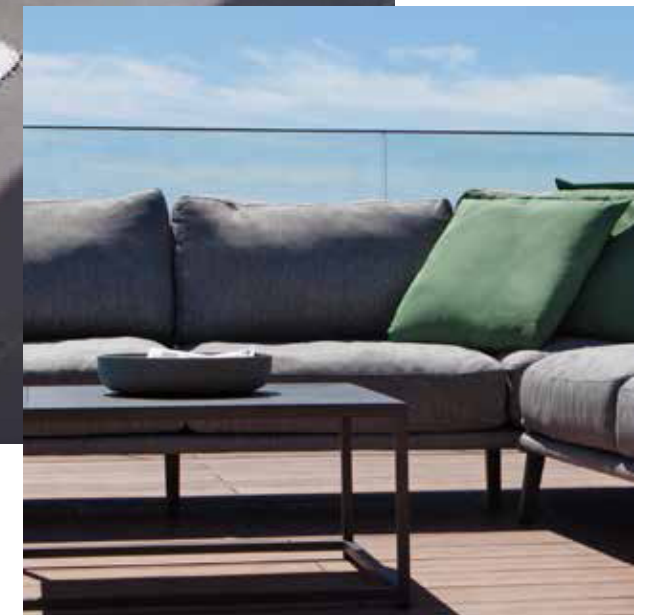

We believe that outdoor spaces should reflect your home, and your lifestyle. To make it possible, we reinvented the garden furniture, as we know it.

LAZY 36 |

LAZY 37 |

FUZE 38 |

FUZE 39 |

Thicaro is a specialized producer / brand in fully upholstered outdoor furniture. Sit comfort and beauty are the core of our product range, and are present throughout in every part of our design and manufacturing process.