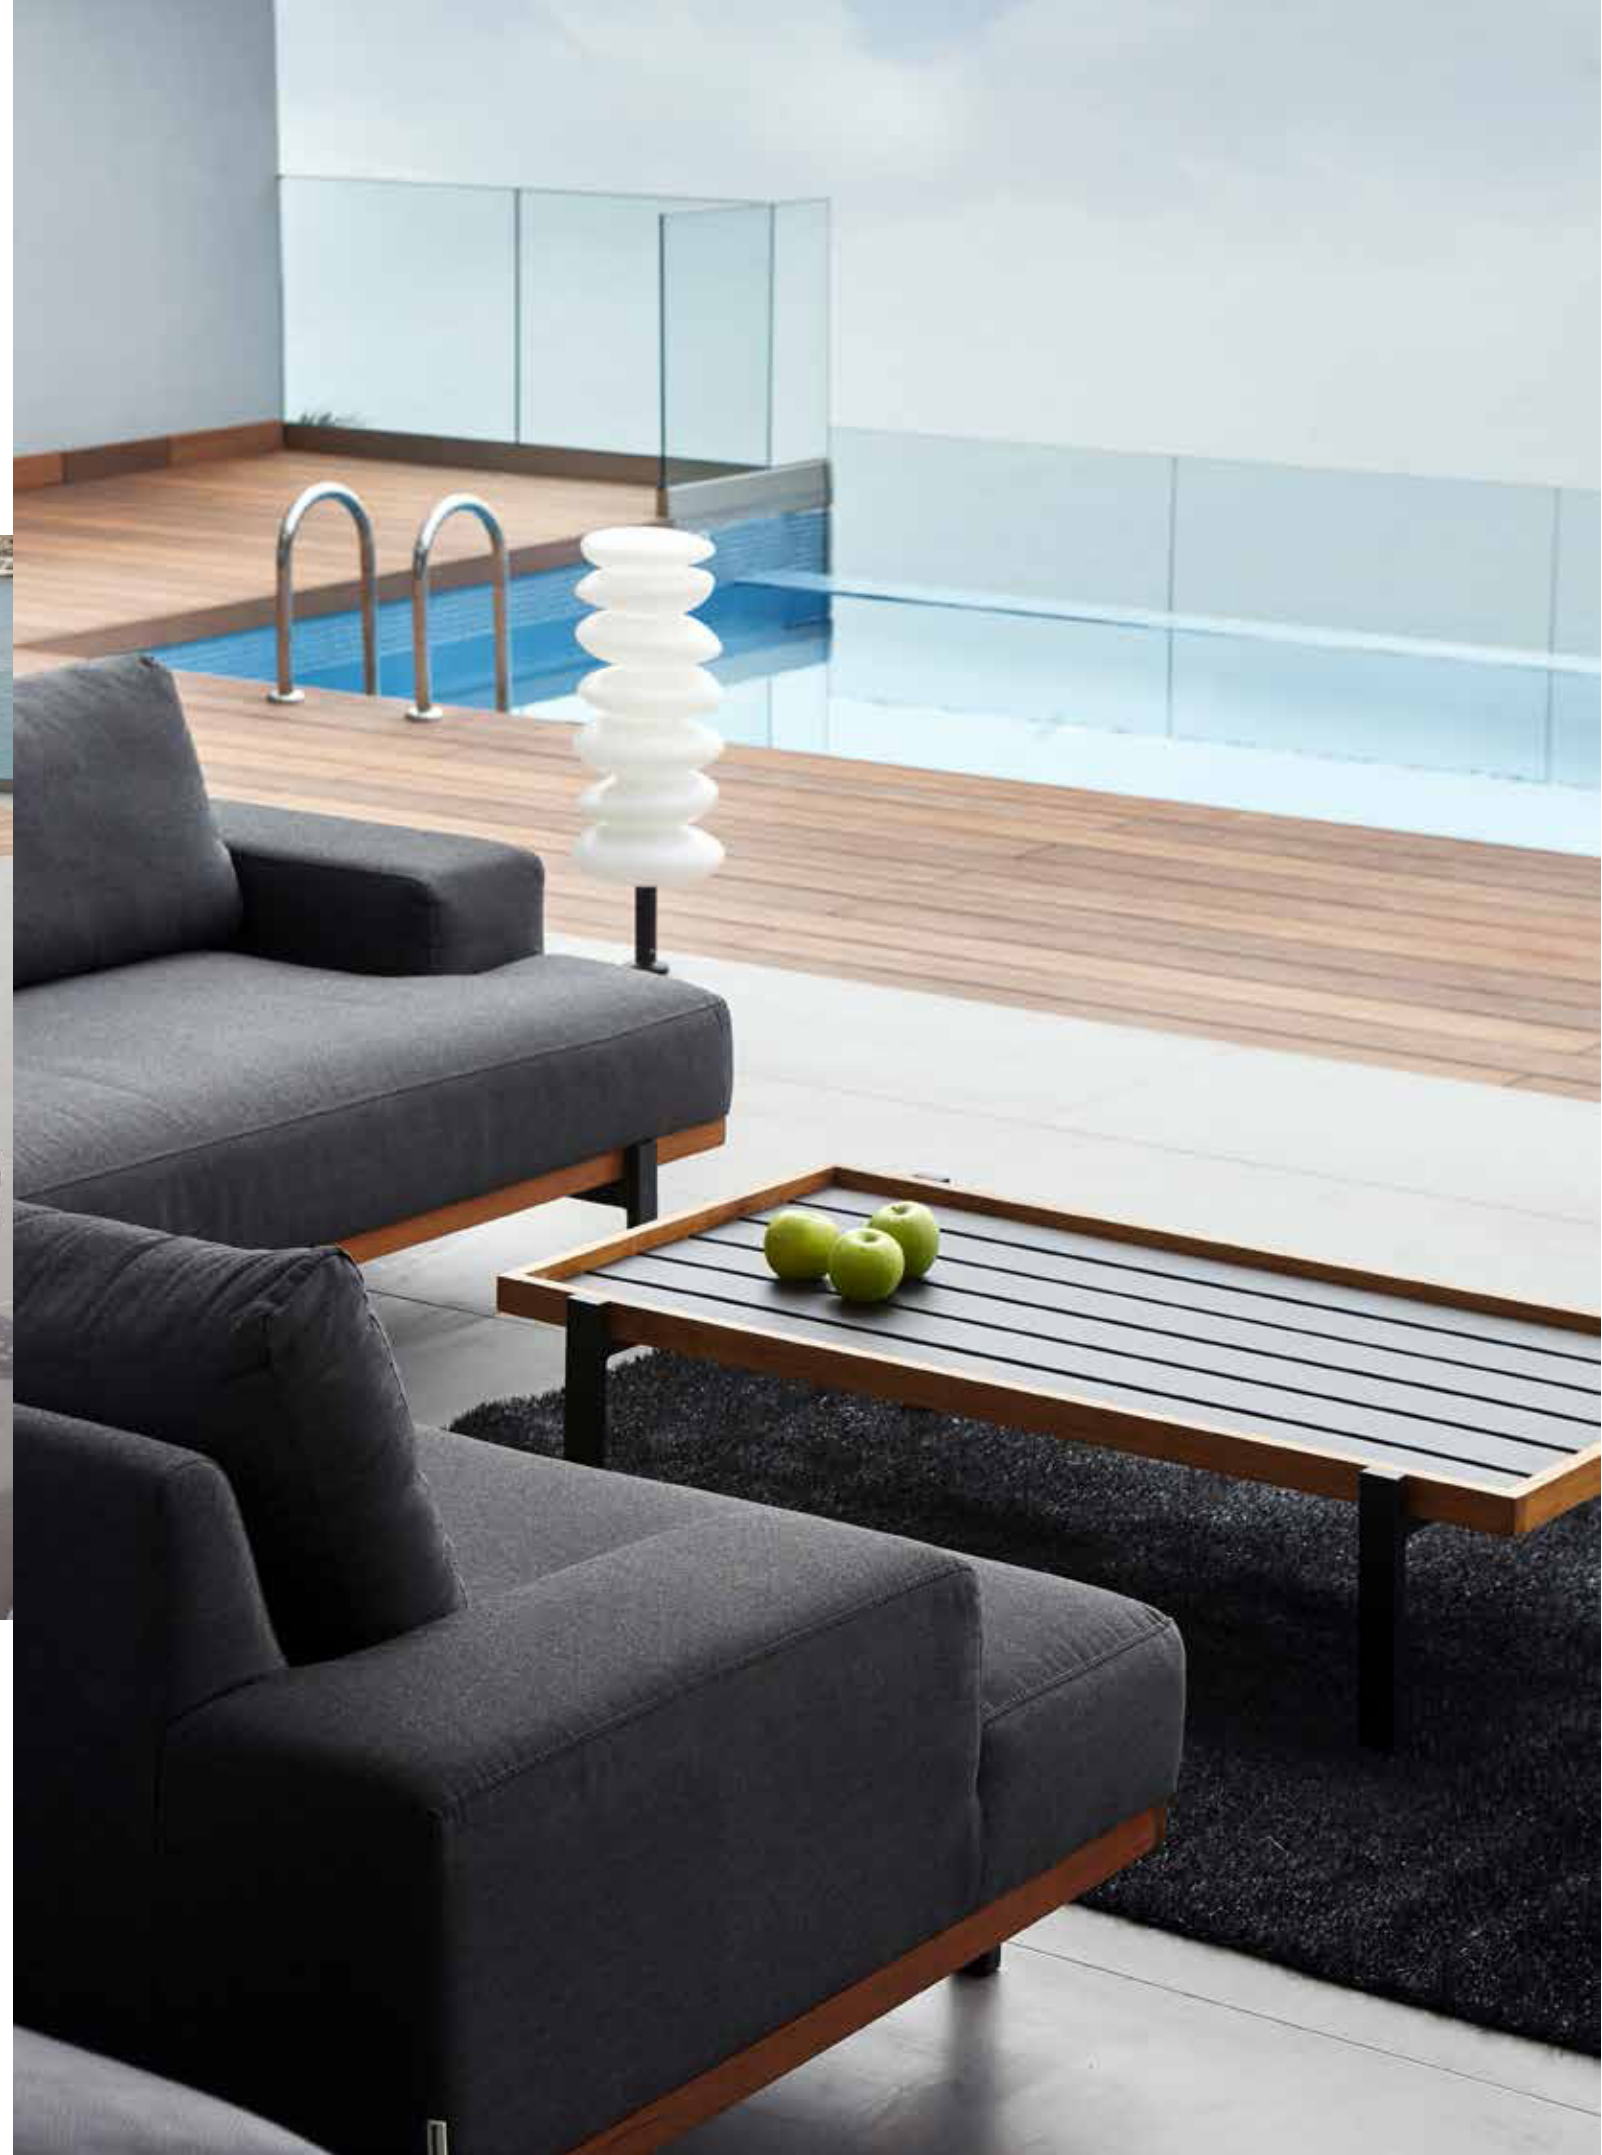

ENJOY THE ART OF LOUNGE

Thicaro is a premium outdoor furniture manufacturer with his own brand that shows unique style and quality. Creativity is what drives us at Thicaro toward the idea to reinvent the garden furniture, as we know it. The results of that process are unique products and outdoor furniture that seem to be a modern form of art.